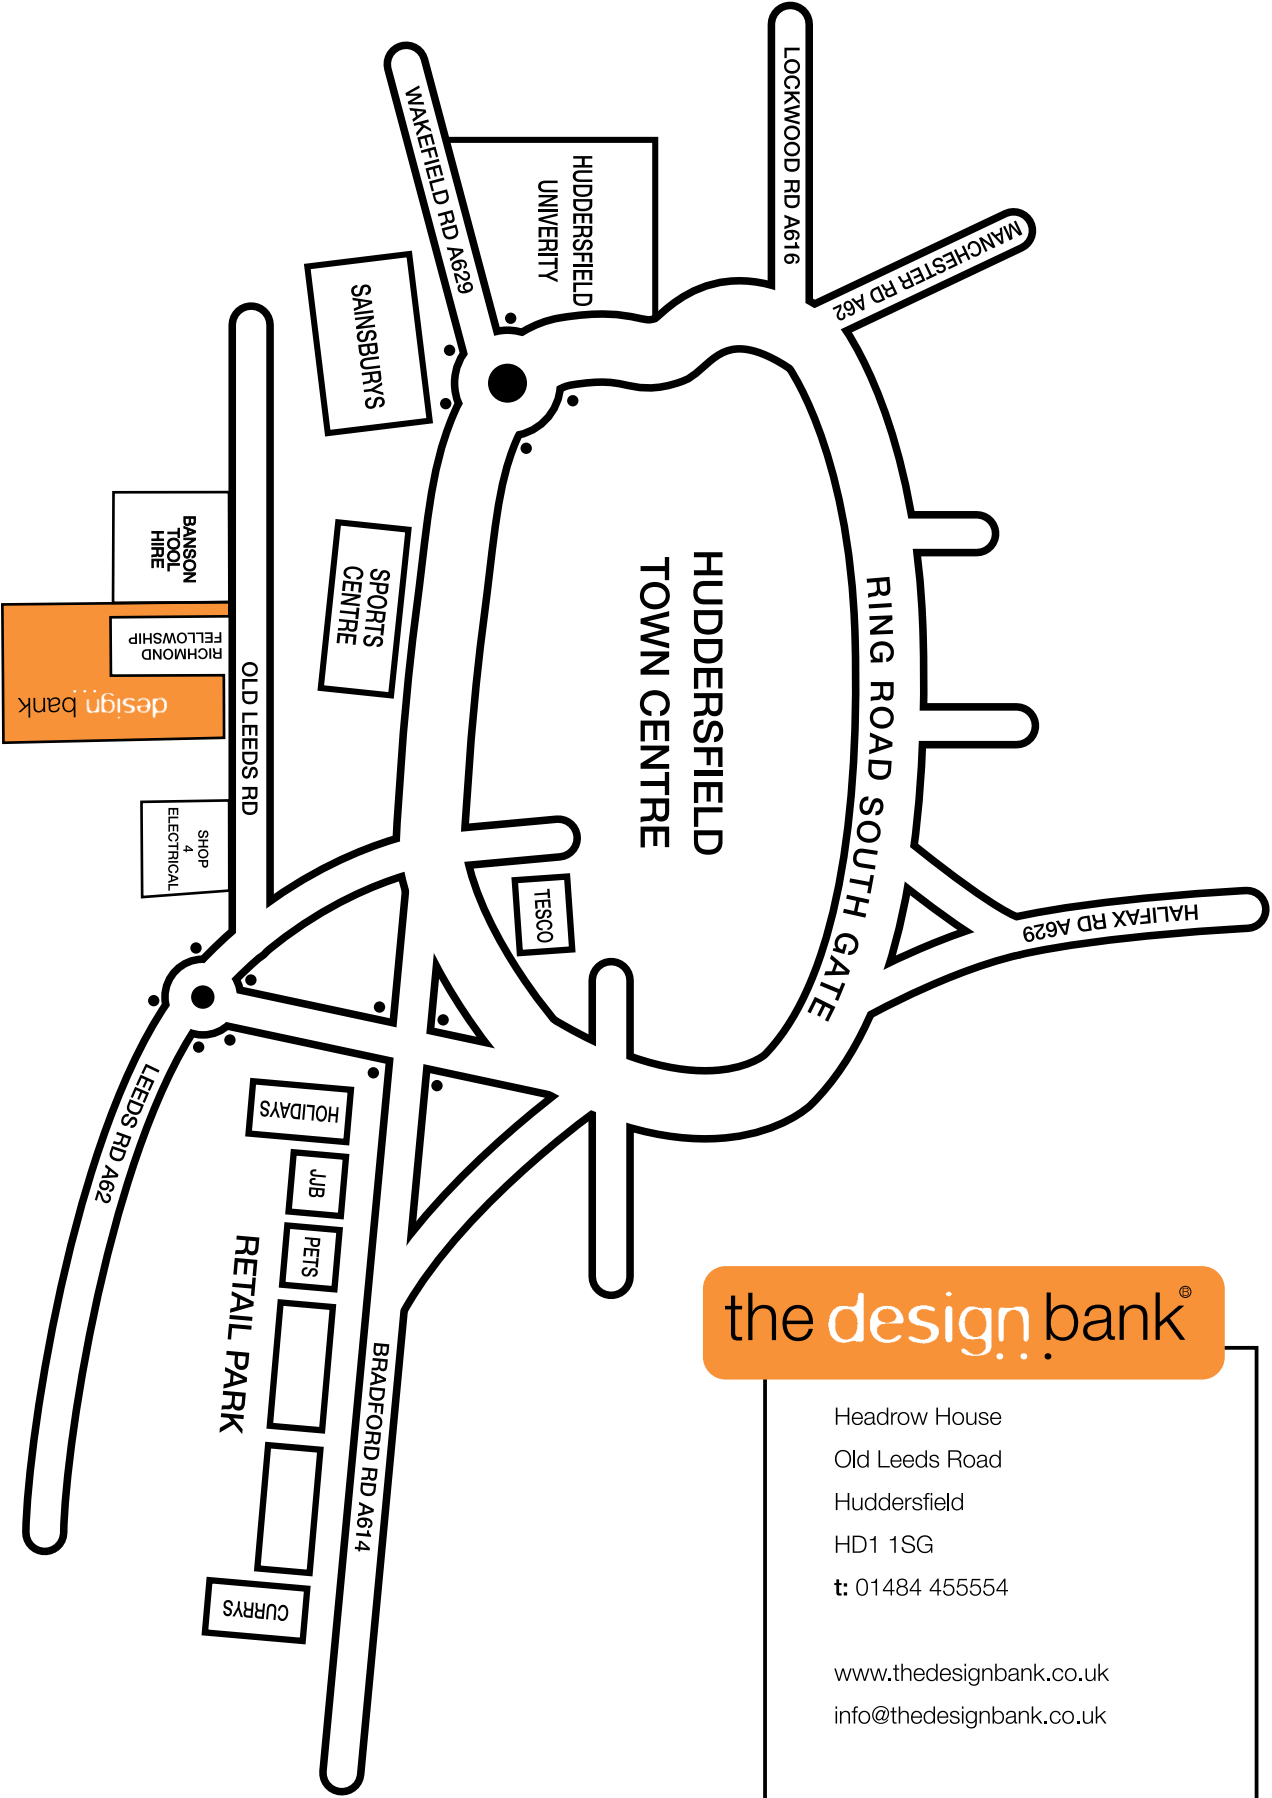

the design bank®

Headrow House
Old Leeds Road
Huddersfield
HD1 1SG
t: 01484 455554

www.thedesignbank.co.uk
info@thedesignbank.co.uk