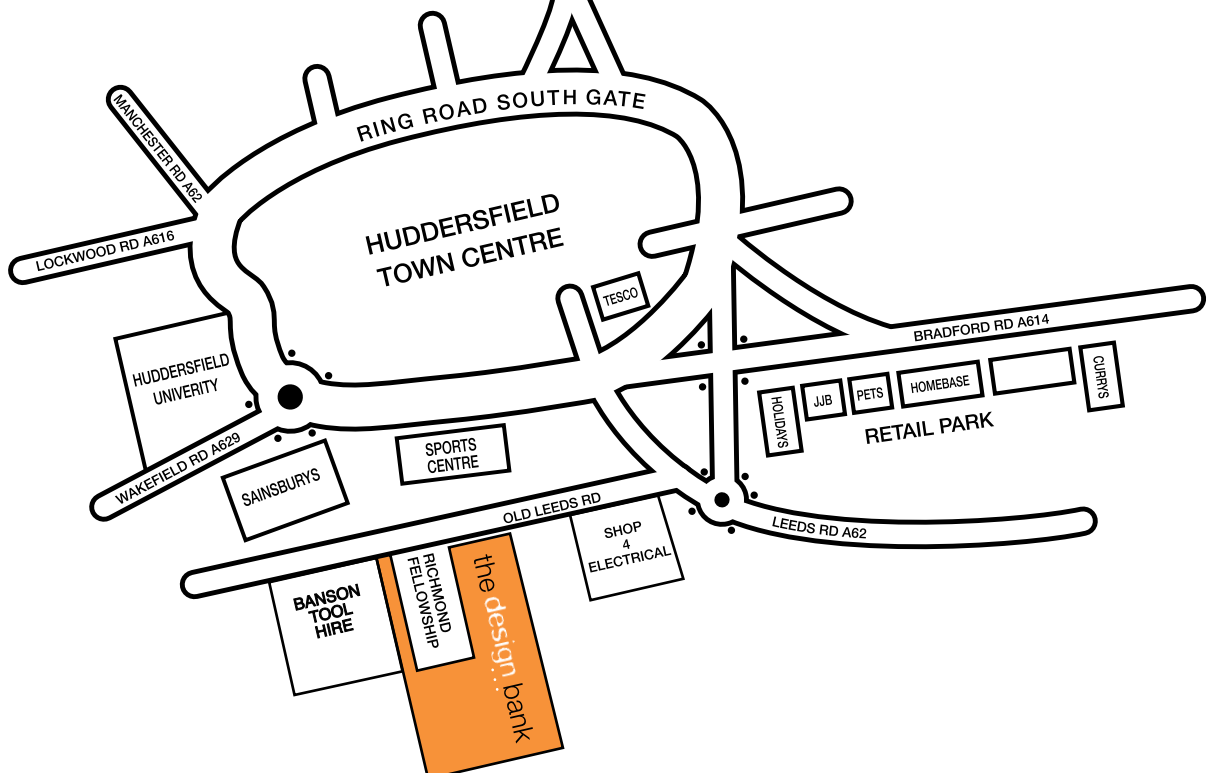

Directions from M62

At the roundabout take the 4th Exit (signposted 'Huddersfield')

Continue through two main sets of traffic lights

Take the left hand fork after approx 1³/₄ miles which brings you onto the ring road

Get into the 3rd lane which takes you under the underpass.

Stay in LEFT HAND lane as you go through the underpass which leads you onto a left turn onto Leeds Road.

Turn first right before Fabric Warehouse onto Old Leeds Road (signposted Sports Centre car park).

Headrow House is located on your left however turn left between Richmond Fellowship and Banson Tool Hire to access The Design Bank carpark by the waterside.

From the car park enter The Design Bank via the double door entrance.

Headrow House
Old Leeds Road
Huddersfield
HD1 1SG
t: 01484 455554

www.thedesignbank.co.uk
info@thedesignbank.co.uk